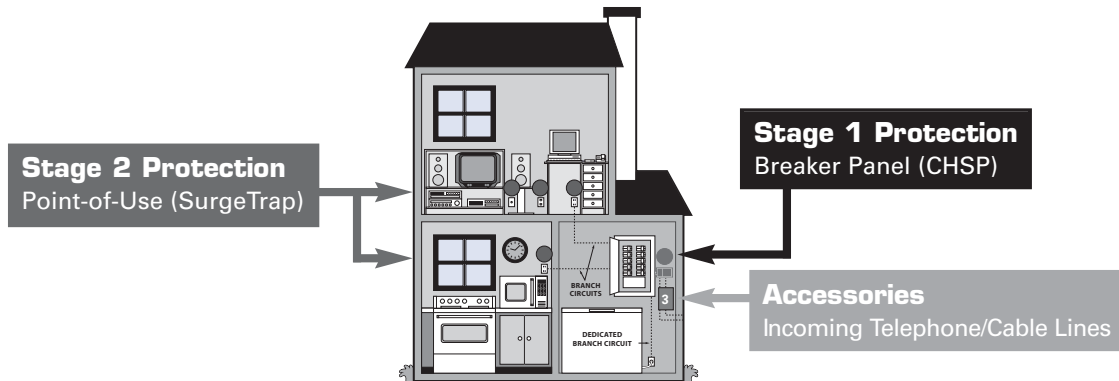

January 2005

**ACCESSORIES**

SurgeTrap products for telephone, fax, modem, Ethernet and cable

SurgeTel™

SurgeCable™

SurgeEthernet™

Flushmount Kit™

Catalogue Number	DHW4PT	DCXCAB2	DRJ45D30R	CHSPFMKIT
Protection Levels and Application	Surge protection for incoming telephone, modem and DSL services	Surge protection for incoming cable TV, satellite and cable modem services	Surge protection for home computer networks (RJ45 connectors)	Cover for CHSP surge protectors when used on finished wall
Maximum Surge Current	80,000 Amps	20,000 Amps	N/A	—
Product Warranty	Lifetime	Lifetime	Lifetime	—
Connected Equipment Warranty	\$10,000	\$10,000	\$10,000	—
Features	4 Telephone Lines	2 Cable/Satellite Lines	Protection for high speed Internet connections	—

**INSTALLATION**

CHSP and accessories can be mounted on sides, top or bottom of breaker panel.

\* CHSP MICRO, MAX, ULTRA or 3-WAY can be used interchangeably depending on protection required.