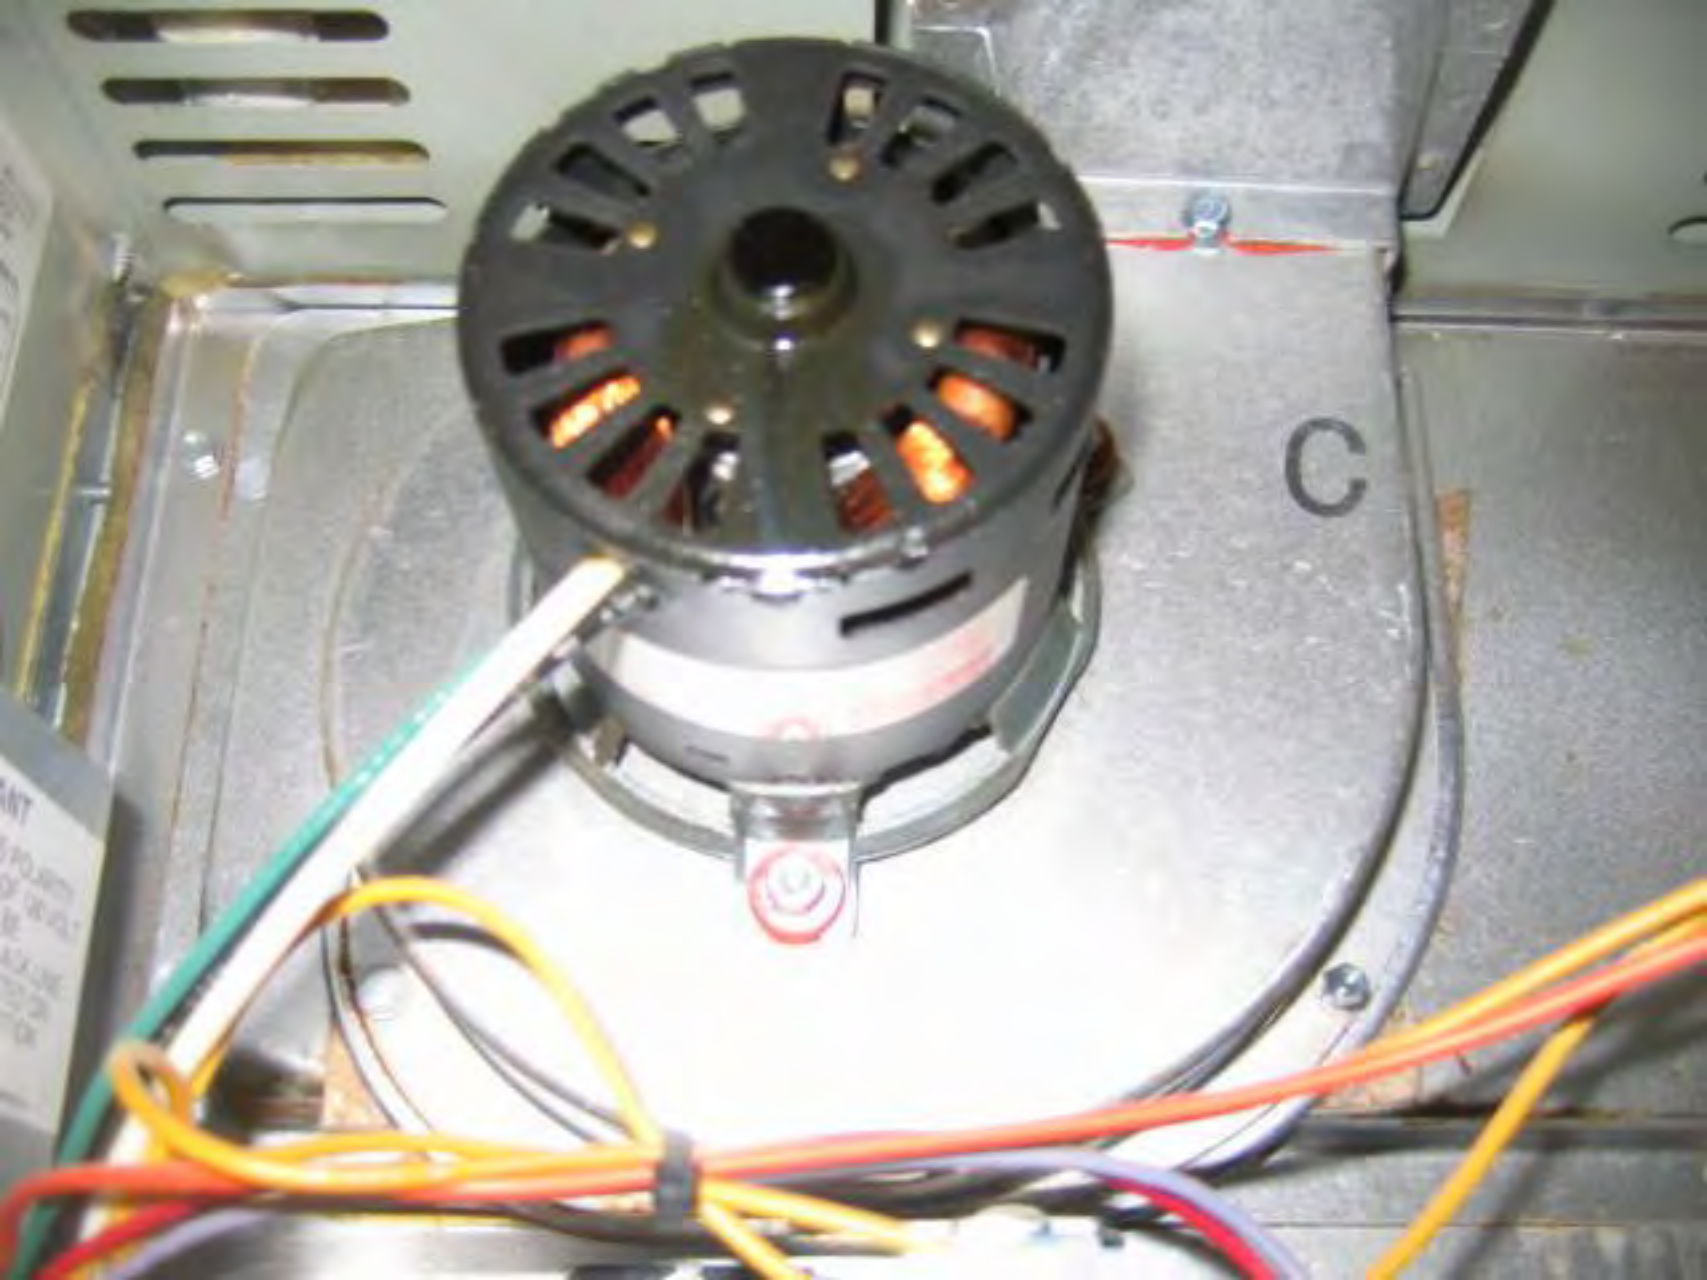

WARRANTY
POLARITY OF WIRING
BE
WIRING
TEST ON
FOR

C